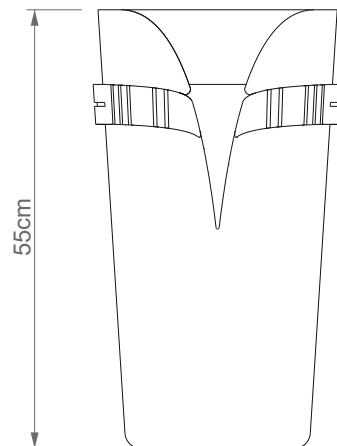

JMM_I FELL INTO A DREAM
VASE

MATERIALS & FINISHING |
ROMAN TRAVERTINE STONE,
CAST BRASS & CLEAR GLASS

DIMENSTIONS |
H | 55cm_21.65"
D | 30cm_11.81"

LIMITED EDITION OF 10 + 3AP
AVAILABLE UPON ORDER