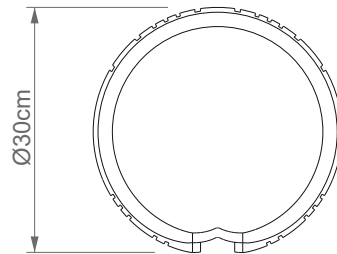

JMM_I FELL INTO A DREAM
VASE

MATERIALS & FINISHING |
ROMAN TRAVERTINE STONE,
CAST BRASS & CLEAR GLASS

DIMENSTIONS |
H | 55cm_21.65"
D | 30cm_11.81"

LIMITED EDITION OF 10 + 3AP
AVAILABLE UPON ORDER