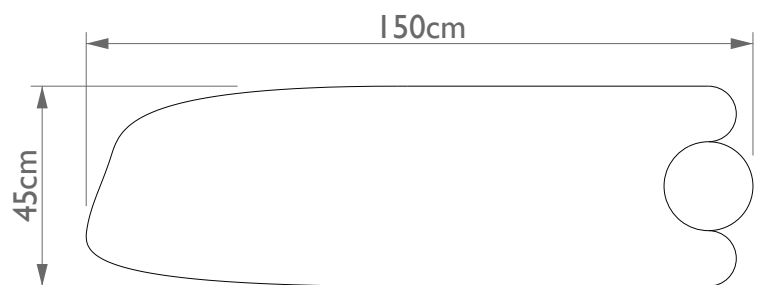

DIMENSTIONS |

H | 90cm_35.43"
W | 150cm_59.05"
D | 45cm_17.71"

AVAILABLE UPON ORDER