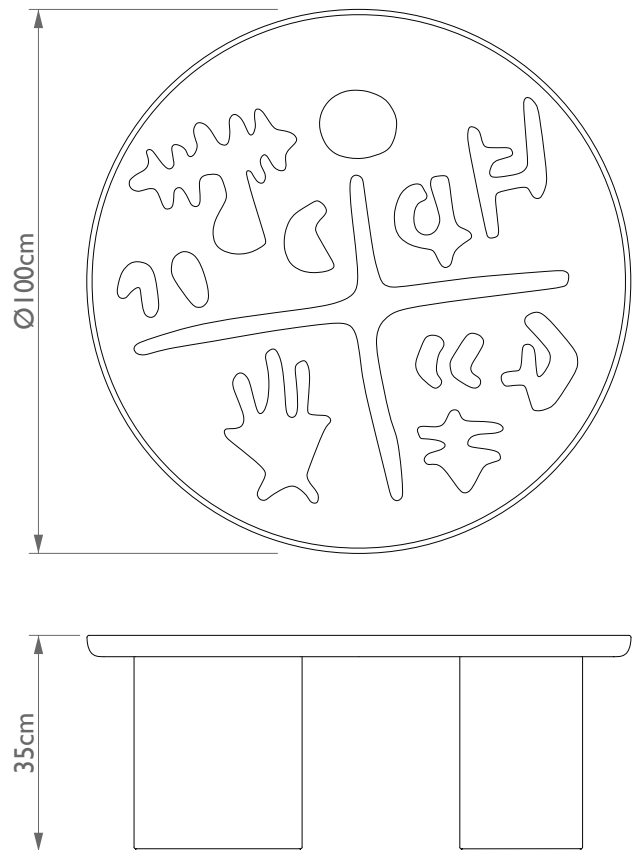

MATERIALS & FINISHING |
ROMAN TRAVERTINE STONE & BRASS
WITH NATURAL FINISHING

OTHER MATERIALS OPTIONS |

SILVER
TRAVERTINE

DIMENSTIONS |

H | 35cm_13.77"
D | 100cm_39.37"

LIMITED EDITION OF 20 + 3AP
AVAILABLE UPON ORDER