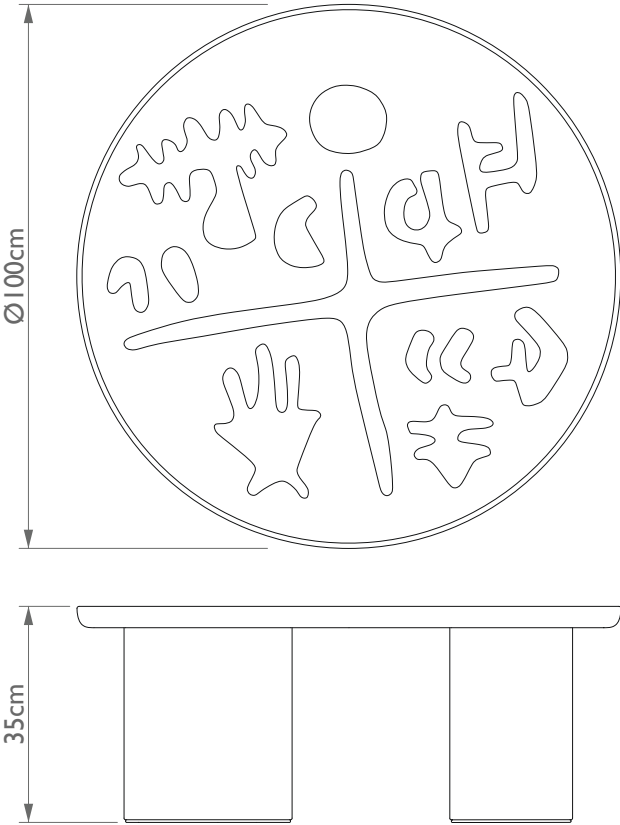

**MATERIALS & FINISHING |**  
MATE LACQUER &  
POLISHED BRASS

**OTHER MATERIALS OPTIONS |**

ROMAN  
TRAVERTINE

SILVER  
TRAVERTINE

**DIMENSTIONS |**

H | 35cm\_13.77"  
D | 100cm\_39.37"

AVAILABLE UPON ORDER