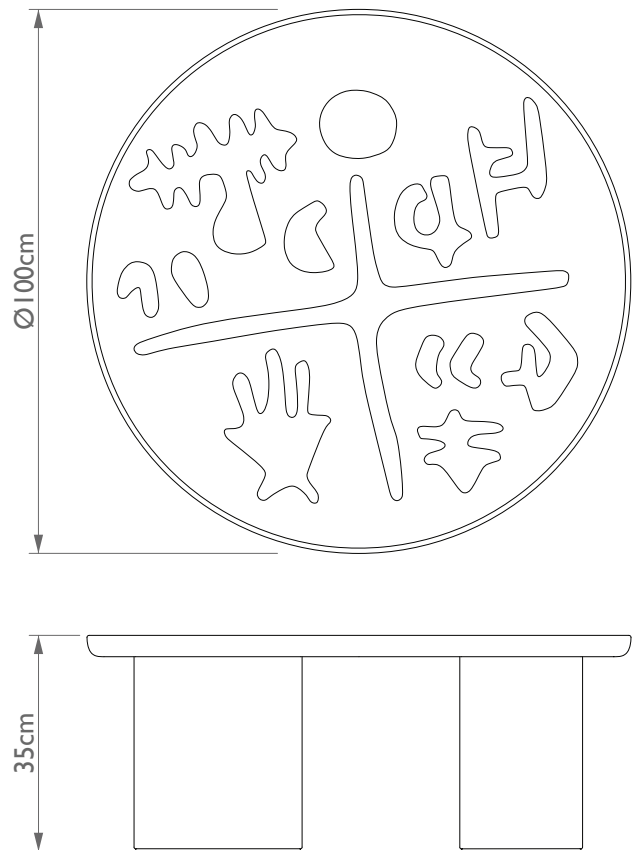

MATERIALS & FINISHING |
SILVER TRAVERTINE STONE & CAST BRASS
WITH NATURAL FINISHING

OTHER MATERIALS OPTIONS |

ROMAN
TRAVERTINE

DIMENSTIONS |

H | 35cm_13.77"
D | 100cm_39.37"

LIMITED EDITION OF 20 + 3AP
AVAILABLE UPON ORDER