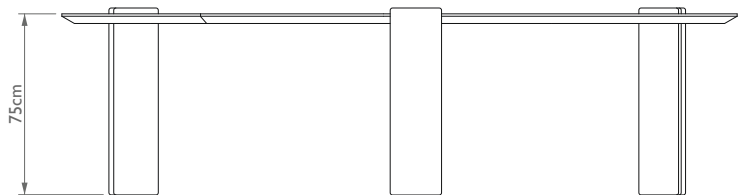

JMM_DTI
DINING TABLE

MATERIALS & FINISHING |
SILVER TRAVERTINE STONE
WITH NATURAL FINISHING

DIMENSTIONS |
H | 75cm_29.52"
W | 280cm_110.23"
D | 114cm_44.88"

LIMITED EDITION OF 20 + 3AP
AVAILABLE UPON ORDER