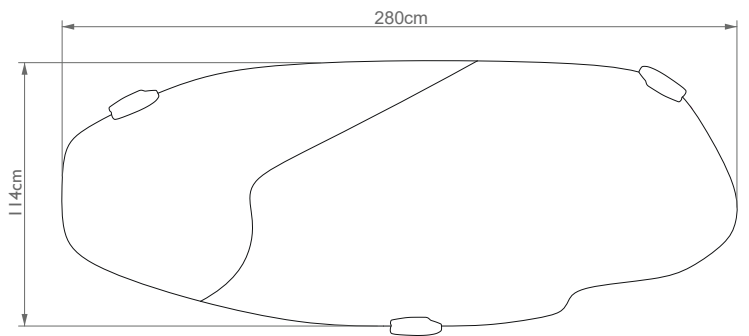

JMM_DTI
DINING TABLE

MATERIALS & FINISHING |
SILVER TRAVERTINE STONE
WITH NATURAL FINISHING

DIMENSTIONS |
H | 75cm_29.52"
W | 280cm_110.23"
D | 114cm_44.88"

LIMITED EDITION OF 20 + 3AP
AVAILABLE UPON ORDER