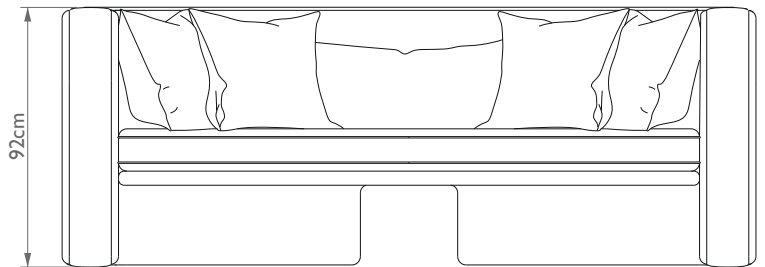

DIMENSTIONS |

H | 92cm_36.22"
W | 240cm_94.48"
D | 80cm_31.49"
SH | 40cm_15.74"

AVAILABLE UPON ORDER