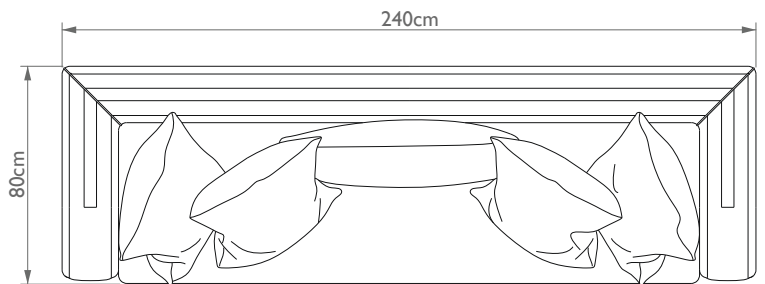

DIMENSTIONS |

H | 92cm_36.22"
W | 240cm_94.48"
D | 80cm_31.49"
SH | 40cm_15.74"

AVAILABLE UPON ORDER