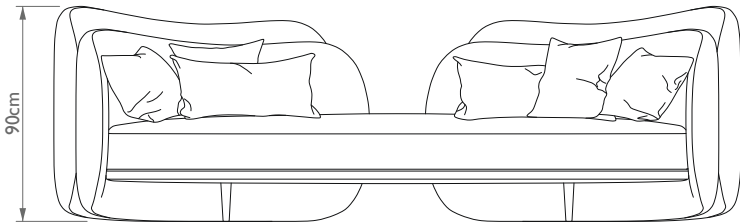

I saw the
moonlight on you,
and did not want to wake us up

JMM_S2
SOFA

MATERIALS & FINISHING |
BOUCLÉ FABRIC
& POLISHED BRASS

DIMENSTIONS |
H | 90cm_35.43"
W | 260cm_102.36"
D | 100cm_39.37"
SH | 40cm_15.74"

AVAILABLE UPON ORDER