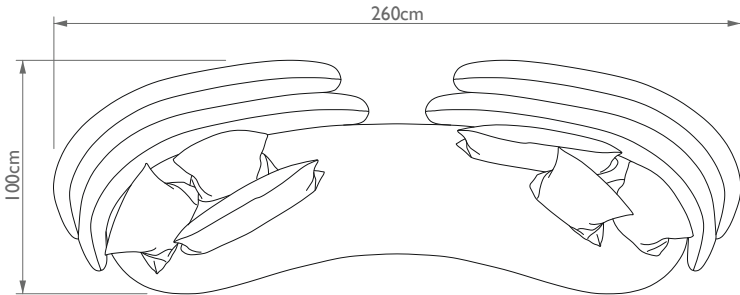

I saw the
moonlight on you,
and did not want to wake us up

JMM_S2
SOFA

MATERIALS & FINISHING |
BOUCLÉ FABRIC
& POLISHED BRASS

DIMENSTIONS |
H | 90cm_35.43"
W | 260cm_102.36"
D | 100cm_39.37"
SH | 40cm_15.74"

AVAILABLE UPON ORDER