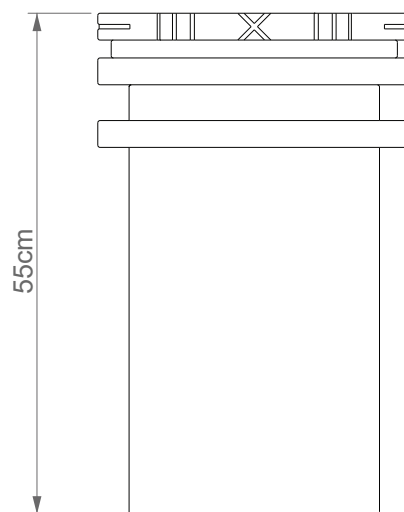

JMM_STI
SIDE TABLE

MATERIALS & FINISHING |
ROMAN TRAVERTINE STONE & BRUSHED
BRASS WITH NATURAL FINISHING

DIMENSTIONS |
H | 55cm_21.65"
D | 35cm_13.77"

LIMITED EDITION OF 20 + 3AP
AVAILABLE UPON ORDER