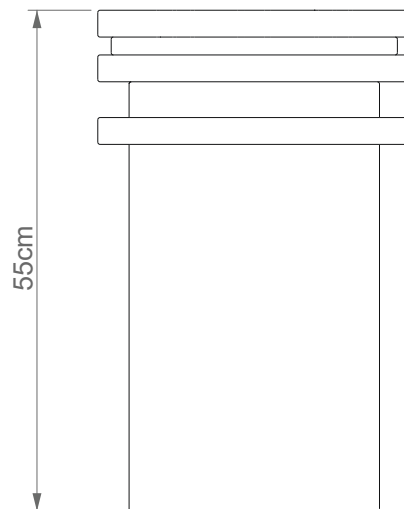

ROMAN  
TRAVERTINE

VERDE ALPI

PORTORO

**DIMENSIONS |**

H | 55cm\_21.65"

D | 35cm\_13.77"

**LIMITED EDITION OF 10 + 3AP**  
AVAILABLE UPON ORDER